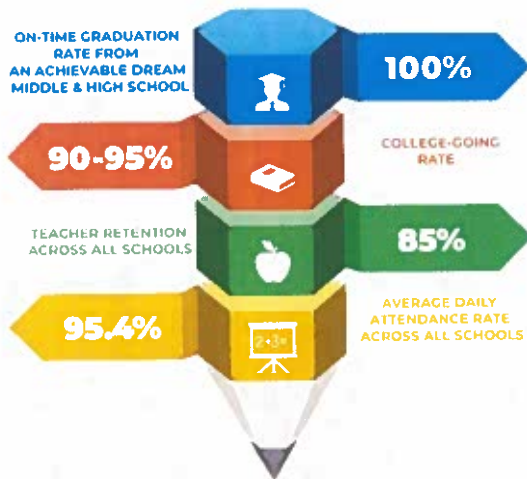

AN ACHIEVEABLE DREAM ACADEMY

At Lynnhaven Middle School

Our Program

An Achievable Dream is a nonprofit organization with a unique structure and goal: we partner with public school districts to co-operate schools in primarily under-served communities, providing additional resources to level the playing field for students.

Our Mission

We develop independent, productive citizens through a social, academic, and moral education.

ADA Students

Middle School: 188
Student Teacher Ratio 15:1
High School: 45
Student Teacher Ratio 8:1